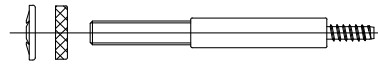

Produktkennzeichen
Product identifier 888426

Produktbezeichnung
Product designation Sonnenschutzbolzen
Sun protection bolt

Artikelnummer
Item number ZB888426

Einsetzbar bei Verglasungsstärken von 20 - 34 mm. Applicable for 20 - 34 mm glazing.
Bestehend aus: Consisting of:
1 Stück Bolzen 1 piece bolt
1 Stück Sicherung 1 piece fastener
1 Stück Dichtscheibe 1 piece sealing disk

Werkstoff Material	Farbe Colour	DIN-Richtung DIN direction	ME UoQ	VKE UoS	VPE PU	Best.Nr (EAN) Order No. (EAN)
Edelstahl Stainless steel	roh/blank bright		10 Stück pcs	1 ME	Karton Carton	4021036975625

Passend zu Serie | Compatible to series

GCW 050
GCW 060